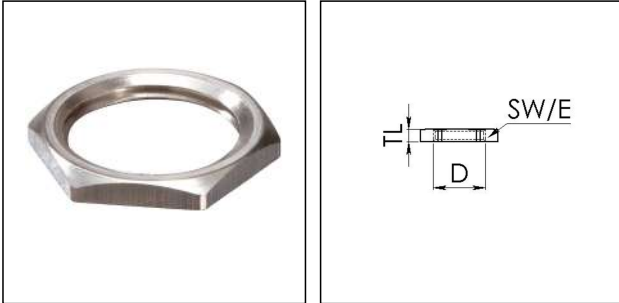

MMU 11

Locknut, brass

Products may differ in size, colour and appearance to those shown. If you require further information or customisation, please contact us directly.

Material	Brass nickel-plated
Surface	Nickel-plated
Temp. range min	-200 °C
Temp. range max	250 °C
Thread type	PG
Ø Connection thread D	11
Key width SW	21 mm
Collar diameter (E)	24 mm
Total length TL	3 mm
Order no. nickel-plated	10062143
Type	MMU 11
Packing unit	100
ETIM-Classification	EC000940