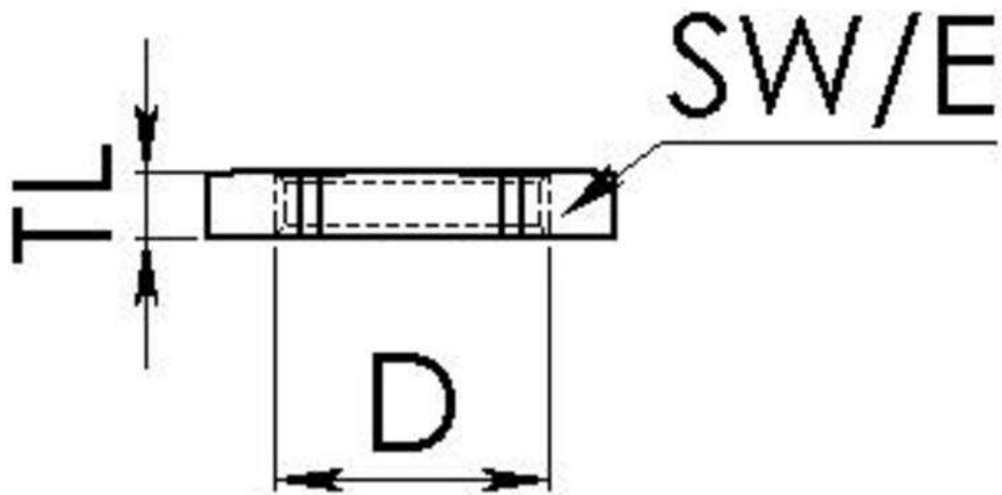

Your Contact:

WISKA UK Ltd.

Unit 7, Hurling Way · St. Columb Major Business Park · TR9 6SX, St. Columb Major, Cornwall · Great Britain

☎ +44-12-08816062 · 📠 +44-12-08816708

info@wiska.co.uk · www.wiska.co.uk