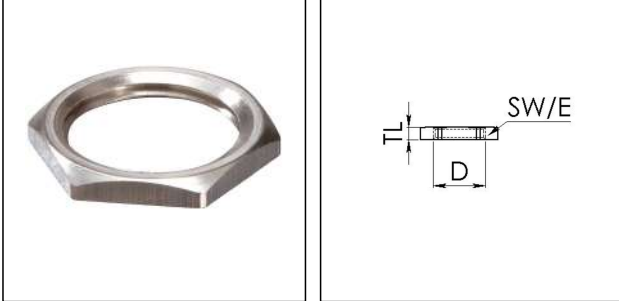

MMU 11

Locknut, brass

Products may differ in size, colour and appearance to those shown. If you require further information or customisation, please contact us directly.

Material	Brass nickel-plated
Surface	Nickel-plated
Temp. range min	-200 °C
Temp. range max	250 °C
Thread type	PG
Ø Connection thread D	11
Key width SW	21 mm
Collar diameter (E)	24 mm
Total length TL	3 mm
Order no. nickel-plated	10062143
Type	MMU 11
Packing unit	100
ETIM-Classification	EC000940