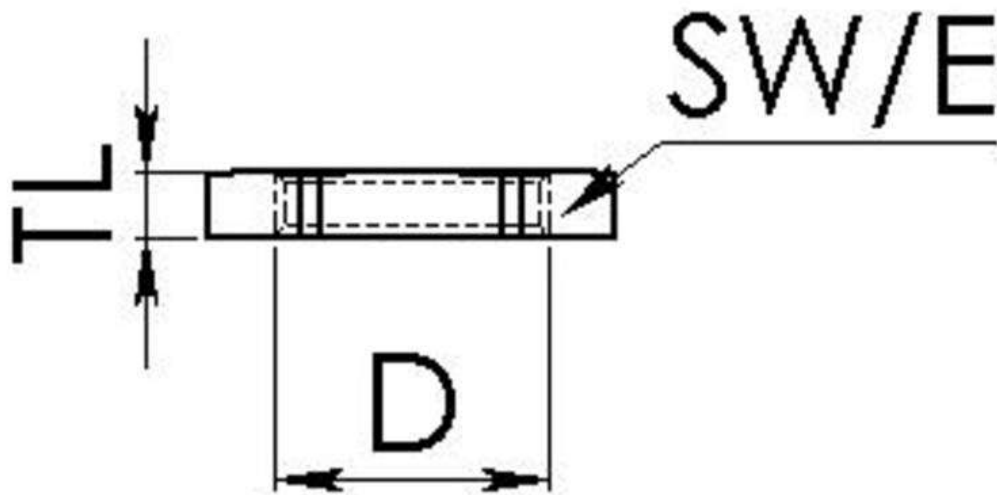

Your Contact:

WISKA UK Ltd.

Unit 7, Hurling Way · St. Columb Major Business Park · TR9 6SX, St. Columb Major, Cornwall · Great Britain

☎ +44-12-08816062 · 📠 +44-12-08816708

info@wiska.co.uk · www.wiska.co.uk