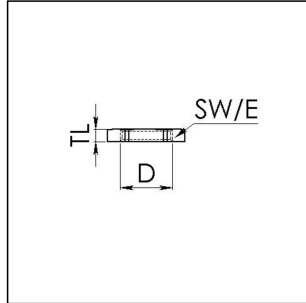

ESMU 32

Locknut, stainless steel

Products may differ in size, colour and appearance to those shown. If you require further information or customisation, please contact us directly.

Material	Stainless steel 1.4305
Thread type	M
Ø Connection thread D	32
Lead	1,5
Key width SW	36 mm
Collar diameter (E)	40 mm
Total length TL	4 mm
WISKA-Order no.	10064192
Type	ESMU 32
Packing unit	5
ETIM-Classification	EC000940