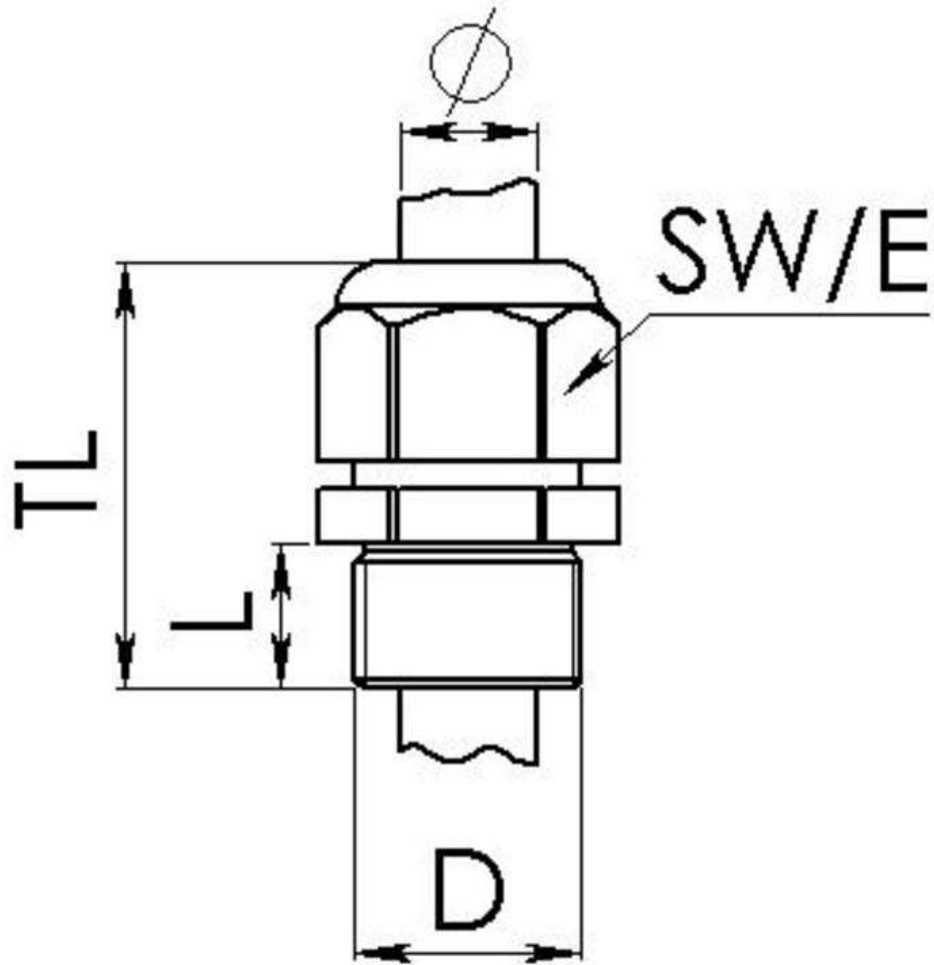

Your Contact:

WISKA Hoppmann GmbH

Kisdorfer Weg 28 · 24568 Kaltenkirchen · Germany

☎ +49-4191-508-0 · 📠 +49-4191-508-209

contact@wiska.de · www.wiska.com