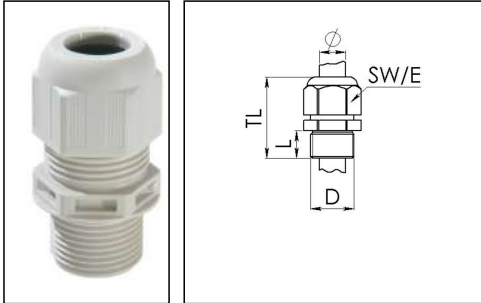

ESKV-L 20

Cable gland, polyamide, M20, RAL 7035 with long thread

Products may differ in size, colour and appearance to those shown. If you require further information or customisation, please contact us directly.

Material cable gland	Polyamide
Material sealing gasket	EPDM
Protection class	IP69, IP68 (5 bar 30 min)
Temp. range min	-40 °C
Temp. range max	100 °C
Glow wire test	750 °C
Thread type	M
Ø Connection thread D	20
Lead	1,5
Length screw-in thread L	15 mm
Ø cable diameter min	6 mm
Ø cable diameter max	13 mm
Ø cable diameter UL	7,5 mm - 11,3 mm
Key width SW	24 mm
Collar diameter (E)	27 mm
Total length TL	41 mm - 50 mm
Type of cable anchorage	A
Install. torques fitting	4 N m
Install. torques cap nut	3 N m
Impact category	3
Product Color	RAL 7035
Type	ESKV-L 20
Order no. RAL 7035	10066392
Packing unit	50
ETIM-Classification	EC000441