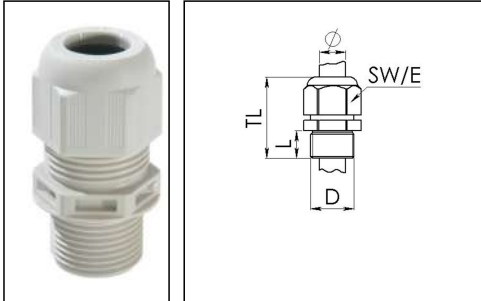

ESKV-L 25

Cable gland, polyamide, M25, RAL 7035 with long thread

Products may differ in size, colour and appearance to those shown. If you require further information or customisation, please contact us directly.

Material cable gland	Polyamide
Material sealing gasket	EPDM
Protection class	IP69, IP68 (5 bar 30 min)
Temp. range min	-40 °C
Temp. range max	100 °C
Glow wire test	750 °C
Thread type	M
Ø Connection thread D	25
Lead	1,5
Length screw-in thread L	15 mm
Ø cable diameter min	9 mm
Ø cable diameter max	17 mm
Ø cable diameter UL	10,8 mm - 15,8 mm
Key width SW	29 mm
Collar diameter (E)	32 mm
Total length TL	43 mm - 52 mm
Type of cable anchorage	A
Install. torques fitting	10 N m
Install. torques cap nut	4 N m
Impact category	4
Product Color	RAL 7035
Type	ESKV-L 25
Order no. RAL 7035	10066393
Packing unit	50
ETIM-Classification	EC000441