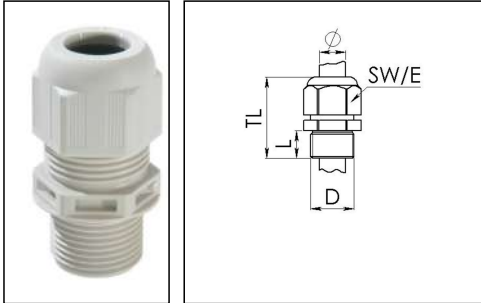

## ESKV-L 32

Cable gland, polyamide, M32, RAL 7035 with long thread

Products may differ in size, colour and appearance to those shown. If you require further information or customisation, please contact us directly.

Material cable gland	Polyamide
Material sealing gasket	EPDM
Protection class	IP69, IP68 (5 bar 30 min)
Temp. range min	-40 °C
Temp. range max	100 °C
Glow wire test	750 °C
Thread type	M
Ø Connection thread D	32
Lead	1,5
Length screw-in thread L	15 mm
Ø cable diameter min	13 mm
Ø cable diameter max	21 mm
Ø cable diameter UL	14,6 mm - 19,5 mm
Key width SW	36 mm
Collar diameter (E)	40 mm
Total length TL	45 mm - 54 mm
Type of cable anchorage	A
Install. torques fitting	15 N m
Install. torques cap nut	4 N m
Impact category	4
Product Color	RAL 7035
Type	ESKV-L 32
Order no. RAL 7035	10066394
Packing unit	25
ETIM-Classification	EC000441