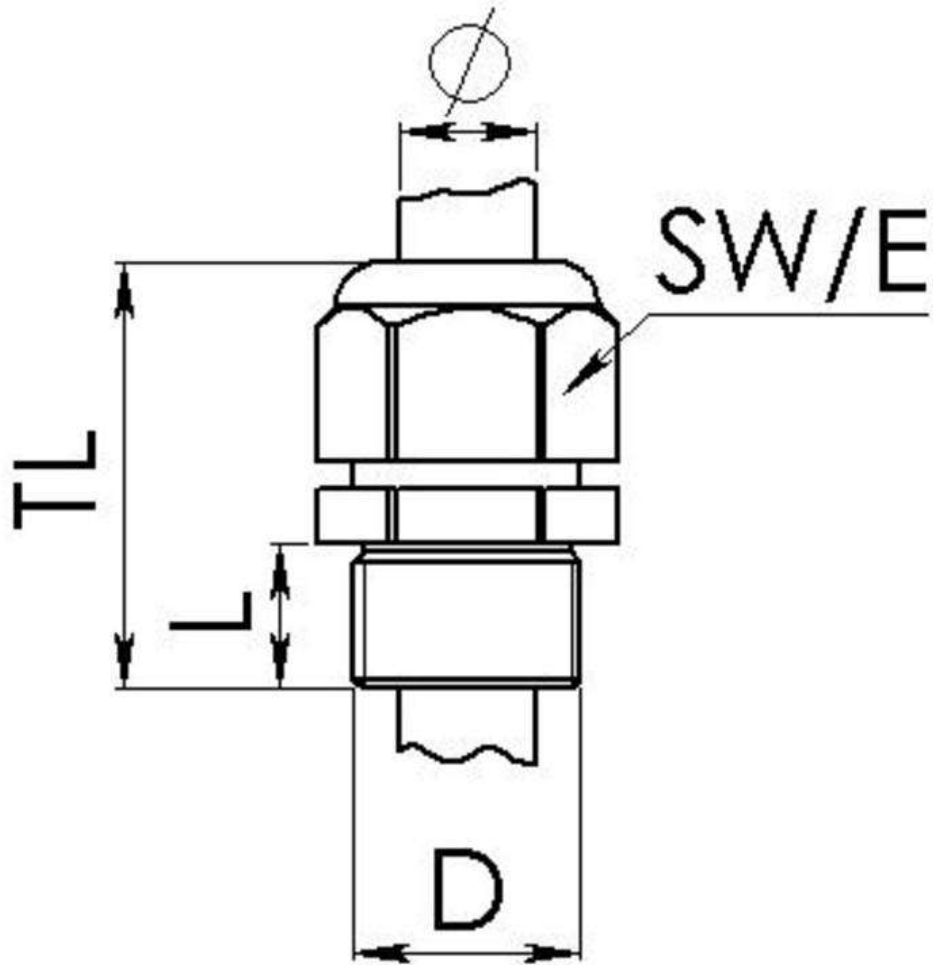

Your Contact:

WISKA Hoppmann GmbH

Kisdorfer Weg 28 · 24568 Kaltenkirchen · Germany

☎ +49-4191-508-0 · 📠 +49-4191-508-209

contact@wiska.de · www.wiska.com