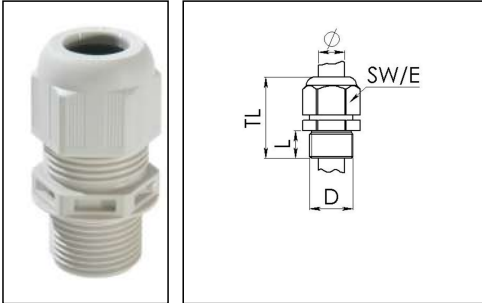

ESKV-L 40

Cable gland, polyamide, M40, RAL 7035 with long thread

Products may differ in size, colour and appearance to those shown. If you require further information or customisation, please contact us directly.

Material cable gland	Polyamide
Material sealing gasket	EPDM
Protection class	IP69, IP68 (5 bar 30 min)
Temp. range min	-40 °C
Temp. range max	100 °C
Glow wire test	750 °C
Thread type	M
Ø Connection thread D	40
Lead	1,5
Length screw-in thread L	18 mm
Ø cable diameter min	16 mm
Ø cable diameter max	28 mm
Ø cable diameter UL	17,4 mm - 26,4 mm
Key width SW	46 mm
Collar diameter (E)	51 mm
Total length TL	58 mm - 71 mm
Type of cable anchorage	A
Install. torques fitting	20 N m
Install. torques cap nut	20 N m
Impact category	4
Equipment	Incl. connection thread gasket
Product Color	RAL 7035
Type	ESKV-L 40
Order no. RAL 7035	10066395
Packing unit	10