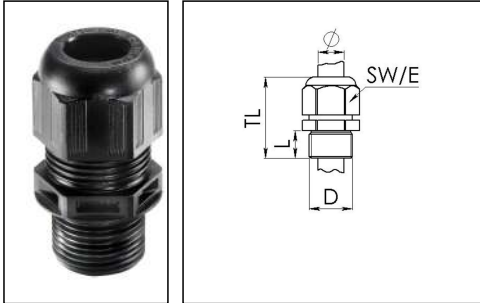

ESKV-L 32

Cable gland, polyamide, M32, RAL 9005 with long thread

Products may differ in size, colour and appearance to those shown. If you require further information or customisation, please contact us directly.

Material cable gland	Polyamide
Material sealing gasket	EPDM
Protection class	IP69, IP68 (5 bar 30 min)
Temp. range min	-40 °C
Temp. range max	100 °C
Glow wire test	750 °C
Thread type	M
Ø Connection thread D	32
Lead	1,5
Length screw-in thread L	15 mm
Ø cable diameter min	13 mm
Ø cable diameter max	21 mm
Ø cable diameter UL	14,6 mm - 19,5 mm
Key width SW	36 mm
Collar diameter (E)	40 mm
Total length TL	45 mm - 54 mm
Type of cable anchorage	A
Install. torques fitting	15 N m
Install. torques cap nut	4 N m
Impact category	4
Product Color	RAL 9005
Type	ESKV-L 32
Order no. RAL 9005	10066504
Packing unit	25
ETIM-Classification	EC000441