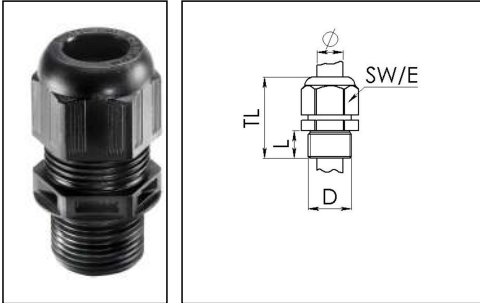

## ESKV-L 40

Cable gland, polyamide, M40, RAL 9005 with long thread

Products may differ in size, colour and appearance to those shown. If you require further information or customisation, please contact us directly.

Material cable gland	Polyamide
Material sealing gasket	EPDM
Protection class	IP69, IP68 (5 bar 30 min)
Temp. range min	-40 °C
Temp. range max	100 °C
Glow wire test	750 °C
Thread type	M
Ø Connection thread D	40
Lead	1,5
Length screw-in thread L	18 mm
Ø cable diameter min	16 mm
Ø cable diameter max	28 mm
Ø cable diameter UL	17,4 mm - 26,4 mm
Key width SW	46 mm
Collar diameter (E)	51 mm
Total length TL	58 mm - 71 mm
Type of cable anchorage	A
Install. torques fitting	20 N m
Install. torques cap nut	20 N m
Impact category	4
Equipment	Incl. connection thread gasket
Product Color	RAL 9005
Type	ESKV-L 40
Order no. RAL 9005	10066505
Packing unit	10