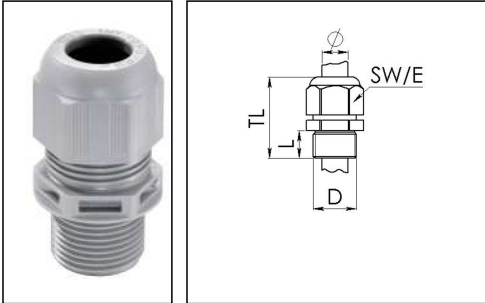

ESKV-L 32

Cable gland, polyamide, M32, RAL 7001 with long thread

Products may differ in size, colour and appearance to those shown. If you require further information or customisation, please contact us directly.

Material cable gland	Polyamide
Material sealing gasket	EPDM
Protection class	IP68 (5 bar 30 min), IP69
Temp. range min	-40 °C
Temp. range max	100 °C
Glow wire test	750 °C
Thread type	M
Ø Connection thread D	32
Lead	1,5
Length screw-in thread L	15 mm
Ø cable diameter min	13 mm
Ø cable diameter max	21 mm
Ø cable diameter UL	14,6 mm - 19,5 mm
Key width SW	36 mm
Collar diameter (E)	40 mm
Total length TL	45 mm - 54 mm
Type of cable anchorage	A
Install. torques fitting	15 N m
Install. torques cap nut	4 N m
Impact category	4
Product Color	RAL 7001
Type	ESKV-L 32
Order no. RAL 7001	10066520
Packing unit	25
ETIM-Classification	EC000441