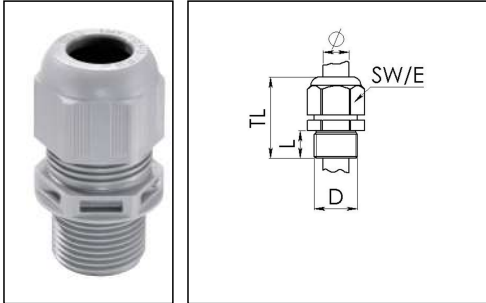

ESKV-L 40

Cable gland, polyamide, M40, RAL 7001 with long thread

Products may differ in size, colour and appearance to those shown. If you require further information or customisation, please contact us directly.

Material cable gland	Polyamide
Material sealing gasket	EPDM
Protection class	IP69, IP68 (5 bar 30 min)
Temp. range min	-40 °C
Temp. range max	100 °C
Glow wire test	750 °C
Thread type	M
Ø Connection thread D	40
Lead	1,5
Length screw-in thread L	18 mm
Ø cable diameter min	16 mm
Ø cable diameter max	28 mm
Ø cable diameter UL	17,4 mm - 26,4 mm
Key width SW	46 mm
Collar diameter (E)	51 mm
Total length TL	58 mm - 71 mm
Type of cable anchorage	A
Install. torques fitting	20 N m
Install. torques cap nut	20 N m
Impact category	4
Equipment	Incl. connection thread gasket
Product Color	RAL 7001
Type	ESKV-L 40
Order no. RAL 7001	10066521
Packing unit	10