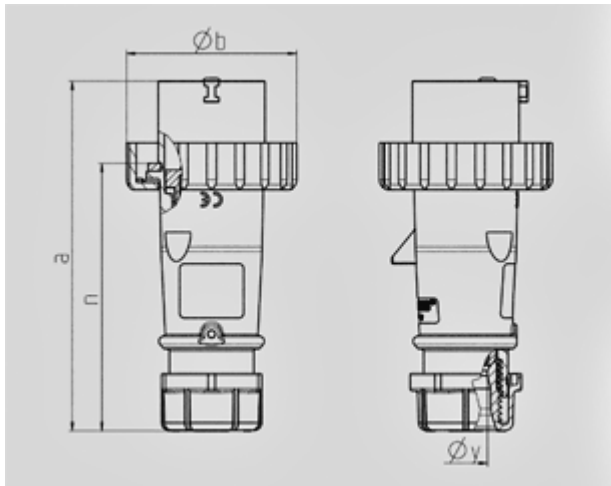

Plug AM-TOP® - Part no. 300

- screw terminals
- single part body
- cable gland and sealing
- strain relief and protection against kinking

Protection type	IP 67
Ampere	32A
Poles	5p
Voltage	400V
Hertz	50-60 Hz
Earth position	6h
Contact	standard
Connection technology	Screw terminals

Std. Pack. 10 Qty.

Drawing	Amp.	16			32		
		Poles			Poles		
2 MB 218		3	4	5	3	4	5
Dim. in mm	a	142	144	147	186	186	180
	b	70	78	87	94	94	101
	n	109	111	114	145	145	138
	y	14,5	16	16	22	22	22
Terminal for cond. cross		1	1	1	2,5	2,5	2,5
section (mm ²) min.-max.		-2,5	-2,5	-2,5	-6	-6	-6