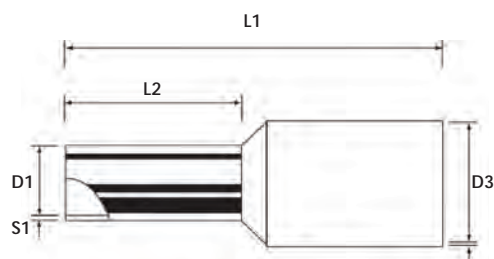

DESCRIPTION:

Standard Length End Sleeves are manufactured from tin plated electrolytic copper. There are 36 different types in 18 sizes, all available in French and German colour ranges. Ideal to reinforce the fine wire strands when terminating a cable into a connector block. Suitable for tri-rated cables and are in accordance with DIN 46288 Part 4.

SPECIFICATION:

STANDARDS: DIN 46288 Part 4.

MATERIAL: Tin Plated Electrolytic Copper. Halogen-Free Nylon

SERVICE TEMPERATURE RANGE: -40°C to +105°C

PART NUMBERS:

FRENCH COLOUR RANGE			DIMENSIONS (mm)					PACK QTY
PART NO.	COLOUR	SIZE (mm ²)	L1	L2	D1	S1	D3	
CET0.14F	Brown	0.14	10.00	6.00	0.70	0.15	1.6	1000
CET0.25F	Violet	0.25	10.4	6.0	0.8	0.15	1.8	1000
CET0.34F	Pink	0.34	10.4	6.0	0.8	0.15	2.0	1000
CET0.5F	White	0.50	14.0	8.0	1.0	0.15	2.6	500
CET0.75F	Blue	0.75	14.6	8.2	1.2	0.15	2.8	500
CET1.0F	Red	1.00	14.6	8.2	1.4	0.15	3.0	500
CET1.5F	Black	1.50	14.6	8.2	1.7	0.15	3.5	500
CET2.5F	Grey	2.50	15.2	8.2	2.2	0.15	4.0	500
CET4.0F	Orange	4.00	16.5	9.0	2.8	0.20	4.4	500
CET6.0F	Green	6.00	20.0	12.0	3.5	0.20	6.3	100
CET10.0F	Brown	10.00	21.5	12.0	4.5	0.20	7.6	100
CET16F	Ivory	16.00	22.2	12.0	5.8	0.20	8.8	100
CET25F	Black	25.00	29.0	16.0	7.3	0.20	11.2	100
CET35F	Red	35.00	30.0	16.2	8.3	0.20	12.5	100
CET50F	Blue	50.00	36.0	19.0	10.3	0.30	15.0	50
CET70F	Yellow	70.00	37.0	20.0	12.7	0.35	16.0	50
CET95F	Red	95.00	44.0	25.0	14.7	0.35	18.0	50
CET120F	Blue	120.00	48.0	27.0	16.7	0.45	21.0	50
CET150F	Yellow	150.00	58.0	32.0	19.5	0.50	23.0	50