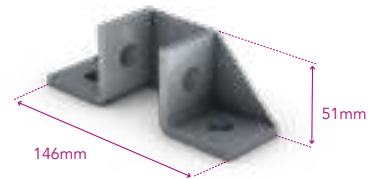

Base Plates

Deep Offset Base Plate

Part No. **GA** 325AR10-GA
Part No. **SS** 325AR10-SS

Deep Central Base Plate

Part No. **GA** 325AN10-GA
Part No. **SS** 325AN10-SS

Back to Back Central Base Plate

Part No. **GA** 325AT10-GA
Part No. **SS** 325AT10-SS

Deep Tall Gusset Wing Fitting

Part No. **GA** 325AW01-GA
Part No. **SS** 325AW01-SS

Back to Back Tall Gusset Wing Fitting

Part No. **GA** 325AW02-GA
Part No. **SS** 325AW02-SS

Deep Short Gusset Wing Fitting

Part No. **GA** 325AW03-GA
Part No. **SS** 325AW03-SS

Back to Back Short Gusset Wing Fitting

Part No. **GA** 325AW04-GA
Part No. **SS** 325AW04-SS