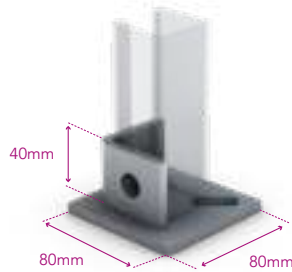

Base Plates

Deep Offset Base Plate

Part No. **GA** 325AR10-GA
Part No. **SS** 325AR10-SS

Deep Central Base Plate

Part No. **GA** 325AN10-GA
Part No. **SS** 325AN10-SS

Back to Back Central Base Plate

Part No. **GA** 325AT10-GA
Part No. **SS** 325AT10-SS

Deep Tall Gusset Wing Fitting

Part No. **GA** 325AW01-GA
Part No. **SS** 325AW01-SS

Back to Back Tall Gusset Wing Fitting

Part No. **GA** 325AW02-GA
Part No. **SS** 325AW02-SS

Deep Short Gusset Wing Fitting

Part No. **GA** 325AW03-GA
Part No. **SS** 325AW03-SS

Back to Back Short Gusset Wing Fitting

Part No. **GA** 325AW04-GA
Part No. **SS** 325AW04-SS