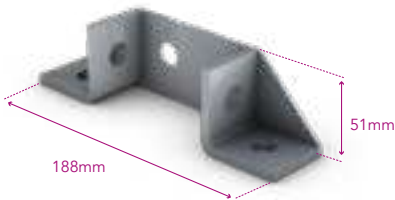

Base Plates

Deep Offset Base Plate

Part No. **GA** 325AR10-GA
Part No. **SS** 325AR10-SS

Deep Central Base Plate

Part No. **GA** 325AN10-GA
Part No. **SS** 325AN10-SS

Back to Back Central Base Plate

Part No. **GA** 325AT10-GA
Part No. **SS** 325AT10-SS

Deep Tall Gusset Wing Fitting

Part No. **GA** 325AW01-GA
Part No. **SS** 325AW01-SS

Back to Back Tall Gusset Wing Fitting

Part No. **GA** 325AW02-GA
Part No. **SS** 325AW02-SS

Deep Short Gusset Wing Fitting

Part No. **GA** 325AW03-GA
Part No. **SS** 325AW03-SS

Back to Back Short Gusset Wing Fitting

Part No. **GA** 325AW04-GA
Part No. **SS** 325AW04-SS