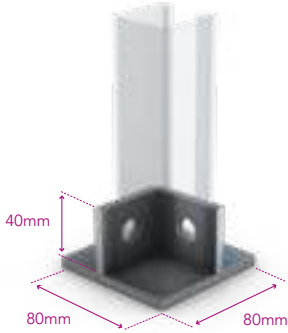

Base Plates

Deep Offset Base Plate

Part No. **GA** 325AR10-GA
Part No. **SS** 325AR10-SS

Deep Central Base Plate

Part No. **GA** 325AN10-GA
Part No. **SS** 325AN10-SS

Back to Back Central Base Plate

Part No. **GA** 325AT10-GA
Part No. **SS** 325AT10-SS

Deep Tall Gusset Wing Fitting

Part No. **GA** 325AW01-GA
Part No. **SS** 325AW01-SS

Back to Back Tall Gusset Wing Fitting

Part No. **GA** 325AW02-GA
Part No. **SS** 325AW02-SS

Deep Short Gusset Wing Fitting

Part No. **GA** 325AW03-GA
Part No. **SS** 325AW03-SS

Back to Back Short Gusset Wing Fitting

Part No. **GA** 325AW04-GA
Part No. **SS** 325AW04-SS