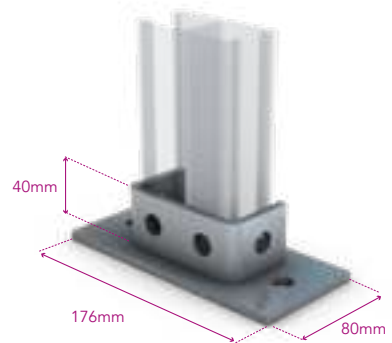

Base Plates

Deep Offset Base Plate

Part No. **GA** 325AR10-GA
Part No. **SS** 325AR10-SS

Deep Central Base Plate

Part No. **GA** 325AN10-GA
Part No. **SS** 325AN10-SS

Back to Back Central Base Plate

Part No. **GA** 325AT10-GA
Part No. **SS** 325AT10-SS

Deep Tall Gusset Wing Fitting

Part No. **GA** 325AW01-GA
Part No. **SS** 325AW01-SS

Back to Back Tall Gusset Wing Fitting

Part No. **GA** 325AW02-GA
Part No. **SS** 325AW02-SS

Deep Short Gusset Wing Fitting

Part No. **GA** 325AW03-GA
Part No. **SS** 325AW03-SS

Back to Back Short Gusset Wing Fitting

Part No. **GA** 325AW04-GA
Part No. **SS** 325AW04-SS