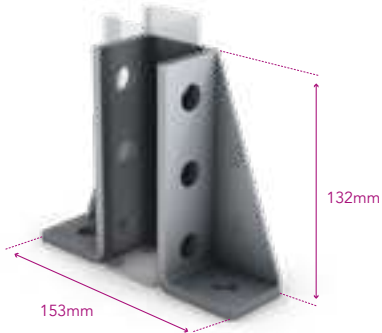

Base Plates

Deep Offset Base Plate

Part No. **GA** 325AR10-GA
Part No. **SS** 325AR10-SS

Deep Central Base Plate

Part No. **GA** 325AN10-GA
Part No. **SS** 325AN10-SS

Back to Back Central Base Plate

Part No. **GA** 325AT10-GA
Part No. **SS** 325AT10-SS

Deep Tall Gusset Wing Fitting

Part No. **GA** 325AW01-GA
Part No. **SS** 325AW01-SS

Back to Back Tall Gusset Wing Fitting

Part No. **GA** 325AW02-GA
Part No. **SS** 325AW02-SS

Deep Short Gusset Wing Fitting

Part No. **GA** 325AW03-GA
Part No. **SS** 325AW03-SS

Back to Back Short Gusset Wing Fitting

Part No. **GA** 325AW04-GA
Part No. **SS** 325AW04-SS