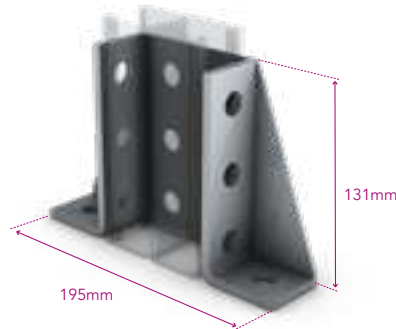

Base Plates

Deep Offset Base Plate

Part No. **GA** 325AR10-GA
Part No. **SS** 325AR10-SS

Deep Central Base Plate

Part No. **GA** 325AN10-GA
Part No. **SS** 325AN10-SS

Back to Back Central Base Plate

Part No. **GA** 325AT10-GA
Part No. **SS** 325AT10-SS

Deep Tall Gusset Wing Fitting

Part No. **GA** 325AW01-GA
Part No. **SS** 325AW01-SS

Back to Back Tall Gusset Wing Fitting

Part No. **GA** 325AW02-GA
Part No. **SS** 325AW02-SS

Deep Short Gusset Wing Fitting

Part No. **GA** 325AW03-GA
Part No. **SS** 325AW03-SS

Back to Back Short Gusset Wing Fitting

Part No. **GA** 325AW04-GA
Part No. **SS** 325AW04-SS