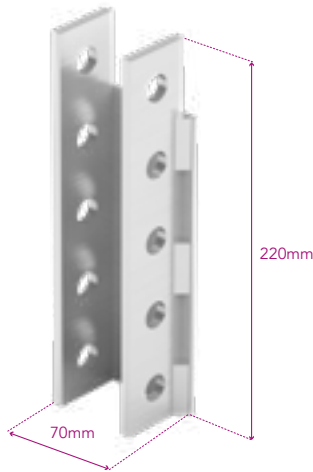

Starter Brackets

5 Hole Straight Bar

Part No. GA 325AY10-GA

Part No. SS 325AY10-SS

Right Angle Starter Bracket

Part No. GA 325AB12-GA

Part No. SS 325AB12-SS

Deep Single Starter Bracket

Part No. GA 325AW05-GA

Part No. SS 325AW05-SS

Back to Back Starter Bracket

Part No. GA 325AW06-GA

Part No. SS 325AW06-SS