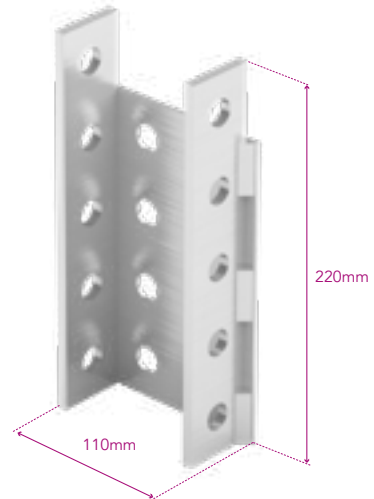

Starter Brackets

5 Hole Straight Bar

Part No. GA 325AY10-GA

Part No. SS 325AY10-SS

Right Angle Starter Bracket

Part No. GA 325AB12-GA

Part No. SS 325AB12-SS

Deep Single Starter Bracket

Part No. GA 325AW05-GA

Part No. SS 325AW05-SS

Back to Back Starter Bracket

Part No. GA 325AW06-GA

Part No. SS 325AW06-SS