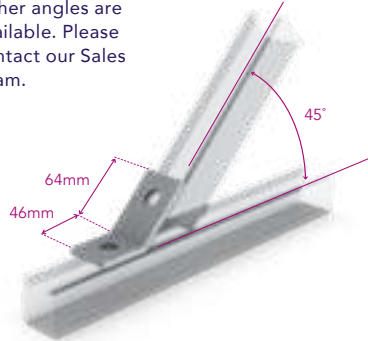

Angle Brackets

Obtuse Angle Bracket

Other angles are available. Please contact our Sales Team.

Part No. GA 325AD17-GA

Part No. SS 325AD17-SS

Acute Angle Bracket

Other angles are available. Please contact our Sales Team.

Part No. GA 325AH11-GA

Part No. SS 325AH11-SS

45° Angle Tee Bracket

Part No. GA 325AF14-GA

Part No. SS 325AF14-SS

Obtuse Angle Bracket

Other angles are available. Please contact our Sales Team.

Part No. GA 325AC14-GA