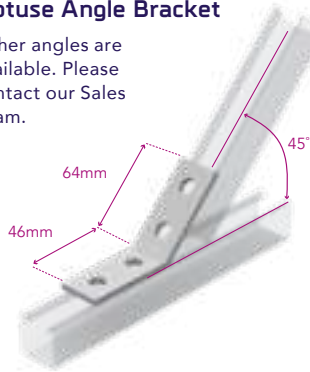

Part No. GA 325AH11-GA

Part No. SS 325AH11-SS

45° Angle Tee Bracket

Part No. GA 325AF14-GA

Part No. SS 325AF14-SS

Obtuse Angle Bracket

Other angles are available. Please contact our Sales Team.

Part No. GA 325AC14-GA

Part No. SS 325AC14-SS

90° Angle Tee Bracket

Part No. GA 325AF10-GA

Part No. SS 325AF10-SS

Support Brackets

Left Handed Tee Support

Part No. GA 325AF11-GA

Part No. SS 325AF11-SS