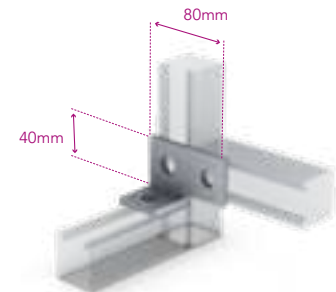

Part No. SS 325AC14-SS

90° Angle Tee Bracket

Part No. GA 325AF10-GA

Part No. SS 325AF10-SS

Support Brackets

Left Handed Tee Support

Part No. GA 325AF11-GA

Part No. SS 325AF11-SS

Right Handed Tee Support

Part No. GA 325AF12-GA

Part No. SS 325AF12-SS

Left Hand One Bend L Support

Part No. GA 325AG12-GA

Part No. SS 325AG12-SS

Support Channel

Cable Ladder

Bracketry & Beam

Cable Tray

Concrete Inserts

Steel Framing

Accessories

Supports

Mounting Frame

Fixings