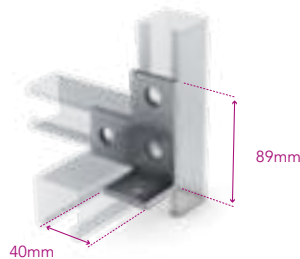

Part No. GA 325AH11-GA

Part No. SS 325AH11-SS

45° Angle Tee Bracket

Part No. GA 325AF14-GA

Part No. SS 325AF14-SS

Obtuse Angle Bracket

Other angles are available. Please contact our Sales Team.

Part No. GA 325AC14-GA

Part No. SS 325AC14-SS

90° Angle Tee Bracket

Part No. GA 325AF10-GA

Part No. SS 325AF10-SS

Support Brackets

Left Handed Tee Support

Part No. GA 325AF11-GA

Part No. SS 325AF11-SS

Right Handed Tee Support

Part No. GA 325AF12-GA

Part No. SS 325AF12-SS

Left Hand One Bend L Support

Part No. GA 325AG12-GA

Part No. SS 325AG12-SS

Support Channel

Cable Ladder