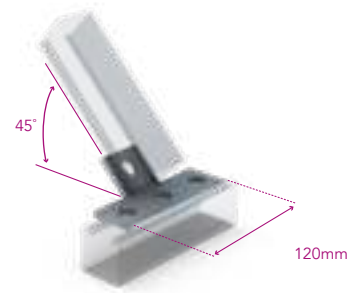

Angle Brackets

Obtuse Angle Bracket

Other angles are available. Please contact our Sales Team.

Part No. GA 325AD17-GA

Part No. SS 325AD17-SS

Acute Angle Bracket

Other angles are available. Please contact our Sales Team.

Part No. GA 325AH11-GA

Part No. SS 325AH11-SS

45° Angle Tee Bracket

Part No. GA 325AF14-GA

Part No. SS 325AF14-SS

Obtuse Angle Bracket

Other angles are available. Please contact our Sales Team.

Part No. GA 325AC14-GA