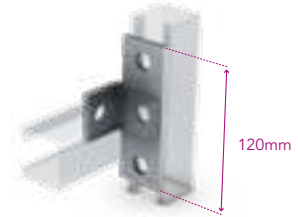

Angle Brackets

Obtuse Angle Bracket

Other angles are available. Please contact our Sales Team.

Part No. GA 325AD17-GA

Part No. SS 325AD17-SS

Acute Angle Bracket

Other angles are available. Please contact our Sales Team.

Part No. GA 325AH11-GA

Part No. SS 325AH11-SS

45° Angle Tee Bracket

Part No. GA 325AF14-GA

Part No. SS 325AF14-SS

Obtuse Angle Bracket

Other angles are available. Please contact our Sales Team.

Part No. GA 325AC14-GA

Part No. SS 325AC14-SS

90° Angle Tee Bracket

Part No. GA 325AF10-GA

Part No. SS 325AF10-SS

Support Brackets

Left Handed Tee Support

Part No. GA 325AF11-GA

Part No. SS 325AF11-SS

Right Handed Tee Support

Part No. GA 325AF12-GA

Part No. SS 325AF12-SS

Left Hand One Bend L Support

Part No. GA 325AG12-GA

Part No. SS 325AG12-SS

Support Channel

Cable Ladder