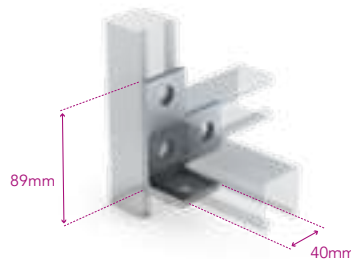

Part No. SS 325AC14-SS

90° Angle Tee Bracket

Part No. GA 325AF10-GA

Part No. SS 325AF10-SS

Support Brackets

Left Handed Tee Support

Part No. GA 325AF11-GA

Part No. SS 325AF11-SS

Right Handed Tee Support

Part No. GA 325AF12-GA

Part No. SS 325AF12-SS

Left Hand One Bend L Support

Part No. GA 325AG12-GA

Part No. SS 325AG12-SS

Support Channel

Cable Ladder