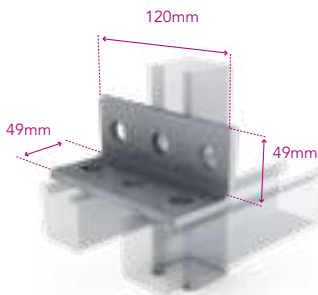

Support Brackets (cont.)

Right Hand One Bend L Support

Part No. **GA** 325AG13-GA  
Part No. **SS** 325AG13-SS

Left Hand Two Bend L Support

Part No. **GA** 325AG15-GA  
Part No. **SS** 325AG15-SS

Right Hand Two Bend L Support

Part No. **GA** 325AG16-GA  
Part No. **SS** 325AG16-SS

Three Way Corner

Part No. **GA** 325AV02-GA  
Part No. **SS** 325AV02-SS

Three Leg Support

Part No. **GA** 325AV09-GA  
Part No. **SS** 325AV09-SS

Two Leg Support

Part No. **GA** 325AV10-GA  
Part No. **SS** 325AV10-SS

Cross Support

Part No. **GA** 325AB10-GA  
Part No. **SS** 325AB10-SS

Shaped Brackets

Deep Normal Top Hat Bracket

Part No. **GA** 325AJ12-GA  
Part No. **SS** 325AJ12-SS