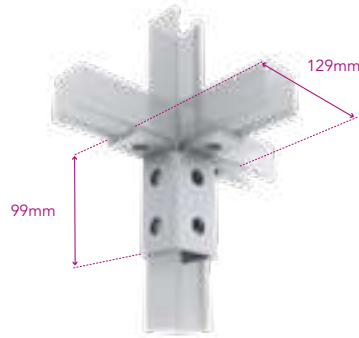

Support Brackets (cont.)

Right Hand One Bend L Support

Part No. **GA** 325AG13-GA  
Part No. **SS** 325AG13-SS

Left Hand Two Bend L Support

Part No. **GA** 325AG15-GA  
Part No. **SS** 325AG15-SS

Right Hand Two Bend L Support

Part No. **GA** 325AG16-GA  
Part No. **SS** 325AG16-SS

Three Way Corner

Part No. **GA** 325AV02-GA  
Part No. **SS** 325AV02-SS

Three Leg Support

Part No. **GA** 325AV09-GA  
Part No. **SS** 325AV09-SS

Two Leg Support

Part No. **GA** 325AV10-GA  
Part No. **SS** 325AV10-SS

Cross Support

Part No. **GA** 325AB10-GA  
Part No. **SS** 325AB10-SS

Shaped Brackets

Deep Normal Top Hat Bracket

Part No. **GA** 325AJ12-GA  
Part No. **SS** 325AJ12-SS