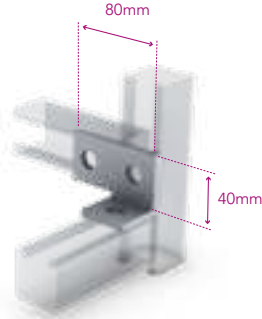

Support Brackets (cont.)

Right Hand One Bend L Support

Part No. **GA** 325AG13-GA  
Part No. **SS** 325AG13-SS

Left Hand Two Bend L Support

Part No. **GA** 325AG15-GA  
Part No. **SS** 325AG15-SS

Right Hand Two Bend L Support

Part No. **GA** 325AG16-GA  
Part No. **SS** 325AG16-SS

Three Way Corner

Part No. **GA** 325AV02-GA  
Part No. **SS** 325AV02-SS

Three Leg Support

Part No. **GA** 325AV09-GA  
Part No. **SS** 325AV09-SS

Two Leg Support

Part No. **GA** 325AV10-GA  
Part No. **SS** 325AV10-SS

Cross Support

Part No. **GA** 325AB10-GA  
Part No. **SS** 325AB10-SS

Shaped Brackets

Deep Normal Top Hat Bracket

Part No. **GA** 325AJ12-GA  
Part No. **SS** 325AJ12-SS