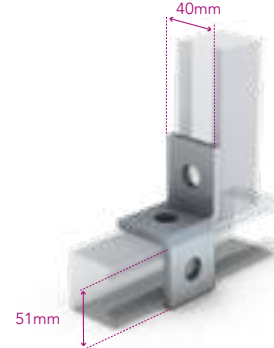

Support Brackets (cont.)

Right Hand One Bend L Support

Part No. **GA** 325AG13-GA  
Part No. **SS** 325AG13-SS

Left Hand Two Bend L Support

Part No. **GA** 325AG15-GA  
Part No. **SS** 325AG15-SS

Right Hand Two Bend L Support

Part No. **GA** 325AG16-GA  
Part No. **SS** 325AG16-SS

Three Way Corner

Part No. **GA** 325AV02-GA  
Part No. **SS** 325AV02-SS

Three Leg Support

Part No. **GA** 325AV09-GA  
Part No. **SS** 325AV09-SS

Two Leg Support

Part No. **GA** 325AV10-GA  
Part No. **SS** 325AV10-SS

Cross Support

Part No. **GA** 325AB10-GA  
Part No. **SS** 325AB10-SS

Shaped Brackets

Deep Normal Top Hat Bracket

Part No. **GA** 325AJ12-GA  
Part No. **SS** 325AJ12-SS