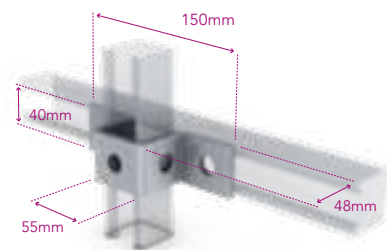

Part No. **GA** 325AG16-GA  
Part No. **SS** 325AG16-SS

Three Way Corner

Part No. **GA** 325AV02-GA  
Part No. **SS** 325AV02-SS

Three Leg Support

Part No. **GA** 325AV09-GA  
Part No. **SS** 325AV09-SS

Two Leg Support

Part No. **GA** 325AV10-GA  
Part No. **SS** 325AV10-SS

Cross Support

Part No. **GA** 325AB10-GA  
Part No. **SS** 325AB10-SS

Shaped Brackets

Deep Normal Top Hat Bracket

Part No. **GA** 325AJ12-GA  
Part No. **SS** 325AJ12-SS