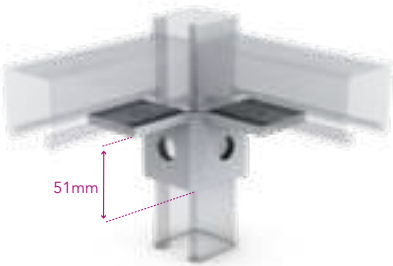

Support Brackets (cont.)

Right Hand One Bend L Support

Part No. **GA** 325AG13-GA  
Part No. **SS** 325AG13-SS

Left Hand Two Bend L Support

Part No. **GA** 325AG15-GA  
Part No. **SS** 325AG15-SS

Right Hand Two Bend L Support

Part No. **GA** 325AG16-GA  
Part No. **SS** 325AG16-SS

Three Way Corner

Part No. **GA** 325AV02-GA  
Part No. **SS** 325AV02-SS

Three Leg Support

Part No. **GA** 325AV09-GA  
Part No. **SS** 325AV09-SS

Two Leg Support

Part No. **GA** 325AV10-GA  
Part No. **SS** 325AV10-SS

Cross Support

Part No. **GA** 325AB10-GA  
Part No. **SS** 325AB10-SS

Shaped Brackets

Deep Normal Top Hat Bracket

Part No. **GA** 325AJ12-GA  
Part No. **SS** 325AJ12-SS