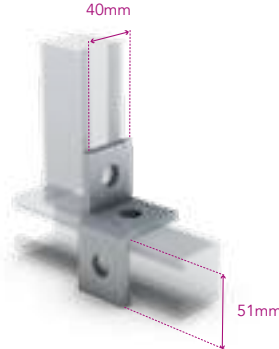

Support Brackets (cont.)

Right Hand One Bend L Support

Part No. **GA** 325AG13-GA  
Part No. **SS** 325AG13-SS

Left Hand Two Bend L Support

Part No. **GA** 325AG15-GA  
Part No. **SS** 325AG15-SS

Right Hand Two Bend L Support

Part No. **GA** 325AG16-GA  
Part No. **SS** 325AG16-SS

Three Way Corner

Part No. **GA** 325AV02-GA  
Part No. **SS** 325AV02-SS

Three Leg Support

Part No. **GA** 325AV09-GA  
Part No. **SS** 325AV09-SS

Two Leg Support

Part No. **GA** 325AV10-GA  
Part No. **SS** 325AV10-SS

Cross Support

Part No. **GA** 325AB10-GA  
Part No. **SS** 325AB10-SS

Shaped Brackets

Deep Normal Top Hat Bracket

Part No. **GA** 325AJ12-GA  
Part No. **SS** 325AJ12-SS