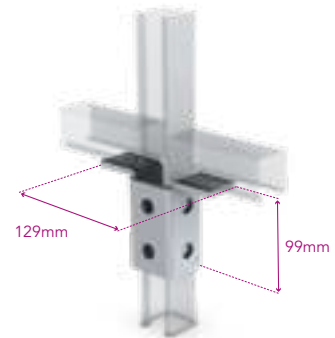

Support Brackets (cont.)

Right Hand One Bend L Support

Part No. **GA** 325AG13-GA  
Part No. **SS** 325AG13-SS

Left Hand Two Bend L Support

Part No. **GA** 325AG15-GA  
Part No. **SS** 325AG15-SS

Right Hand Two Bend L Support

Part No. **GA** 325AG16-GA  
Part No. **SS** 325AG16-SS

Three Way Corner

Part No. **GA** 325AV02-GA  
Part No. **SS** 325AV02-SS

Three Leg Support

Part No. **GA** 325AV09-GA  
Part No. **SS** 325AV09-SS

Two Leg Support

Part No. **GA** 325AV10-GA  
Part No. **SS** 325AV10-SS

Cross Support

Part No. **GA** 325AB10-GA  
Part No. **SS** 325AB10-SS

Shaped Brackets

Deep Normal Top Hat Bracket

Part No. **GA** 325AJ12-GA  
Part No. **SS** 325AJ12-SS