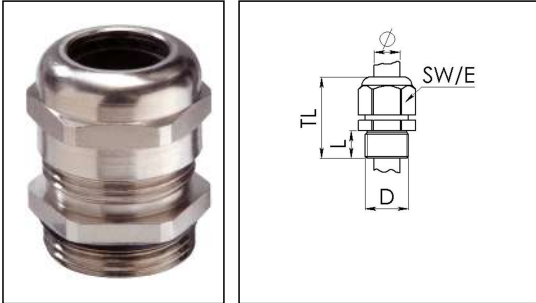

## MSKV 13,5

Cable gland, brass nickel-plated, Pg 13,5

Products may differ in size, colour and appearance to those shown. If you require further information or customisation, please contact us directly.

<b>Material cable gland</b>	Brass nickel-plated
<b>Material clamping cage</b>	Polyamide
<b>Material sealing gasket</b>	TPV
<b>Temp. range min</b>	-40 °C
<b>Temp. range max</b>	100 °C
<b>Protection class</b>	IP69, IP68 (5 bar 30 min)
<b>Thread type</b>	PG
<b>Ø Connection thread D</b>	13,5
<b>Length screw-in thread L</b>	6,5 mm
<b>Ø cable diameter min</b>	6 mm
<b>Ø cable diameter max</b>	12 mm
<b>Key width SW</b>	22 mm
<b>Collar diameter (E)</b>	24 mm
<b>Total length TL</b>	23,5 mm - 29,5 mm
<b>Install. torques fitting</b>	18 N m
<b>Install. torques cap nut</b>	10 N m
<b>Impact category</b>	6
<b>Surface</b>	Nickel-plated
<b>Order no. nickel-plated</b>	10062284
<b>Type</b>	MSKV 13,5
<b>Packing unit</b>	50
<b>ETIM-Classification</b>	EC000441